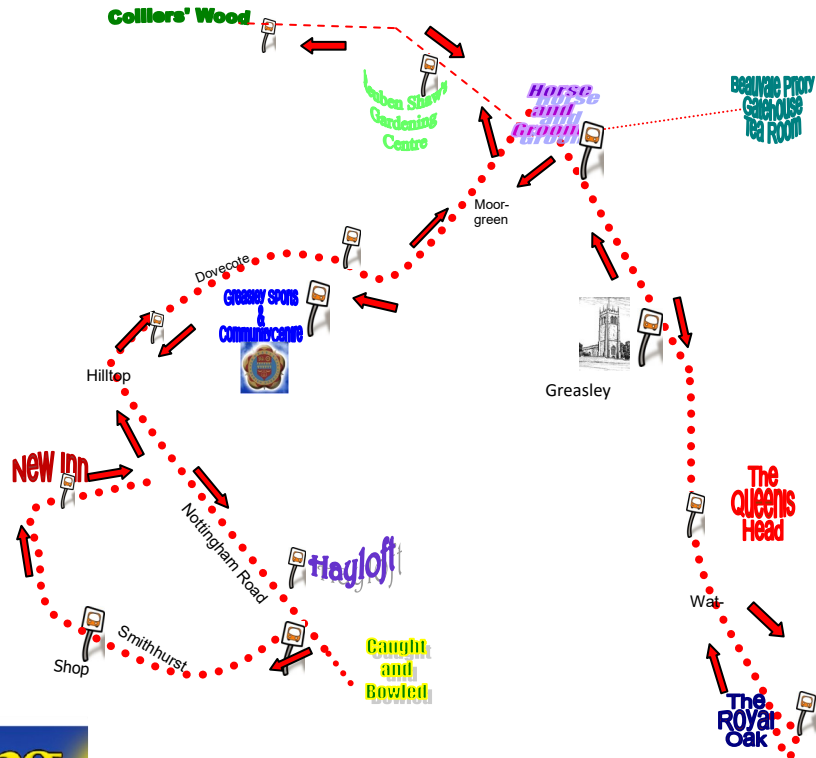

**Red Bus Route**  
11.30 - 5.30pm

Greasley Sports Centre  
Hilltop  
The Hayloft  
Smithurst Road  
Newthorpe Common  
Hilltop  
Greasley Sports Centre  
Reuben Shaw's  
Colliers' Wood  
Horse & Groom, Moorgreen  
Queen's Head  
The Royal Oak (turnaround)  
St Mary's Church, Greasley  
Moorgreen Corner  
Greasley Sports Centre

The Red buses will start running at 11.30am until 5.30pm from the Sports and Community Centre.

The Red Bus route takes approx. 30 mins.

The buses will stop running at 5.30.  
Please ensure you catch the bus early enough to get back to your destination.

There will be timetables displayed on the buses and the bus-stops.

For information: [www.greasleygathering.net](http://www.greasleygathering.net)